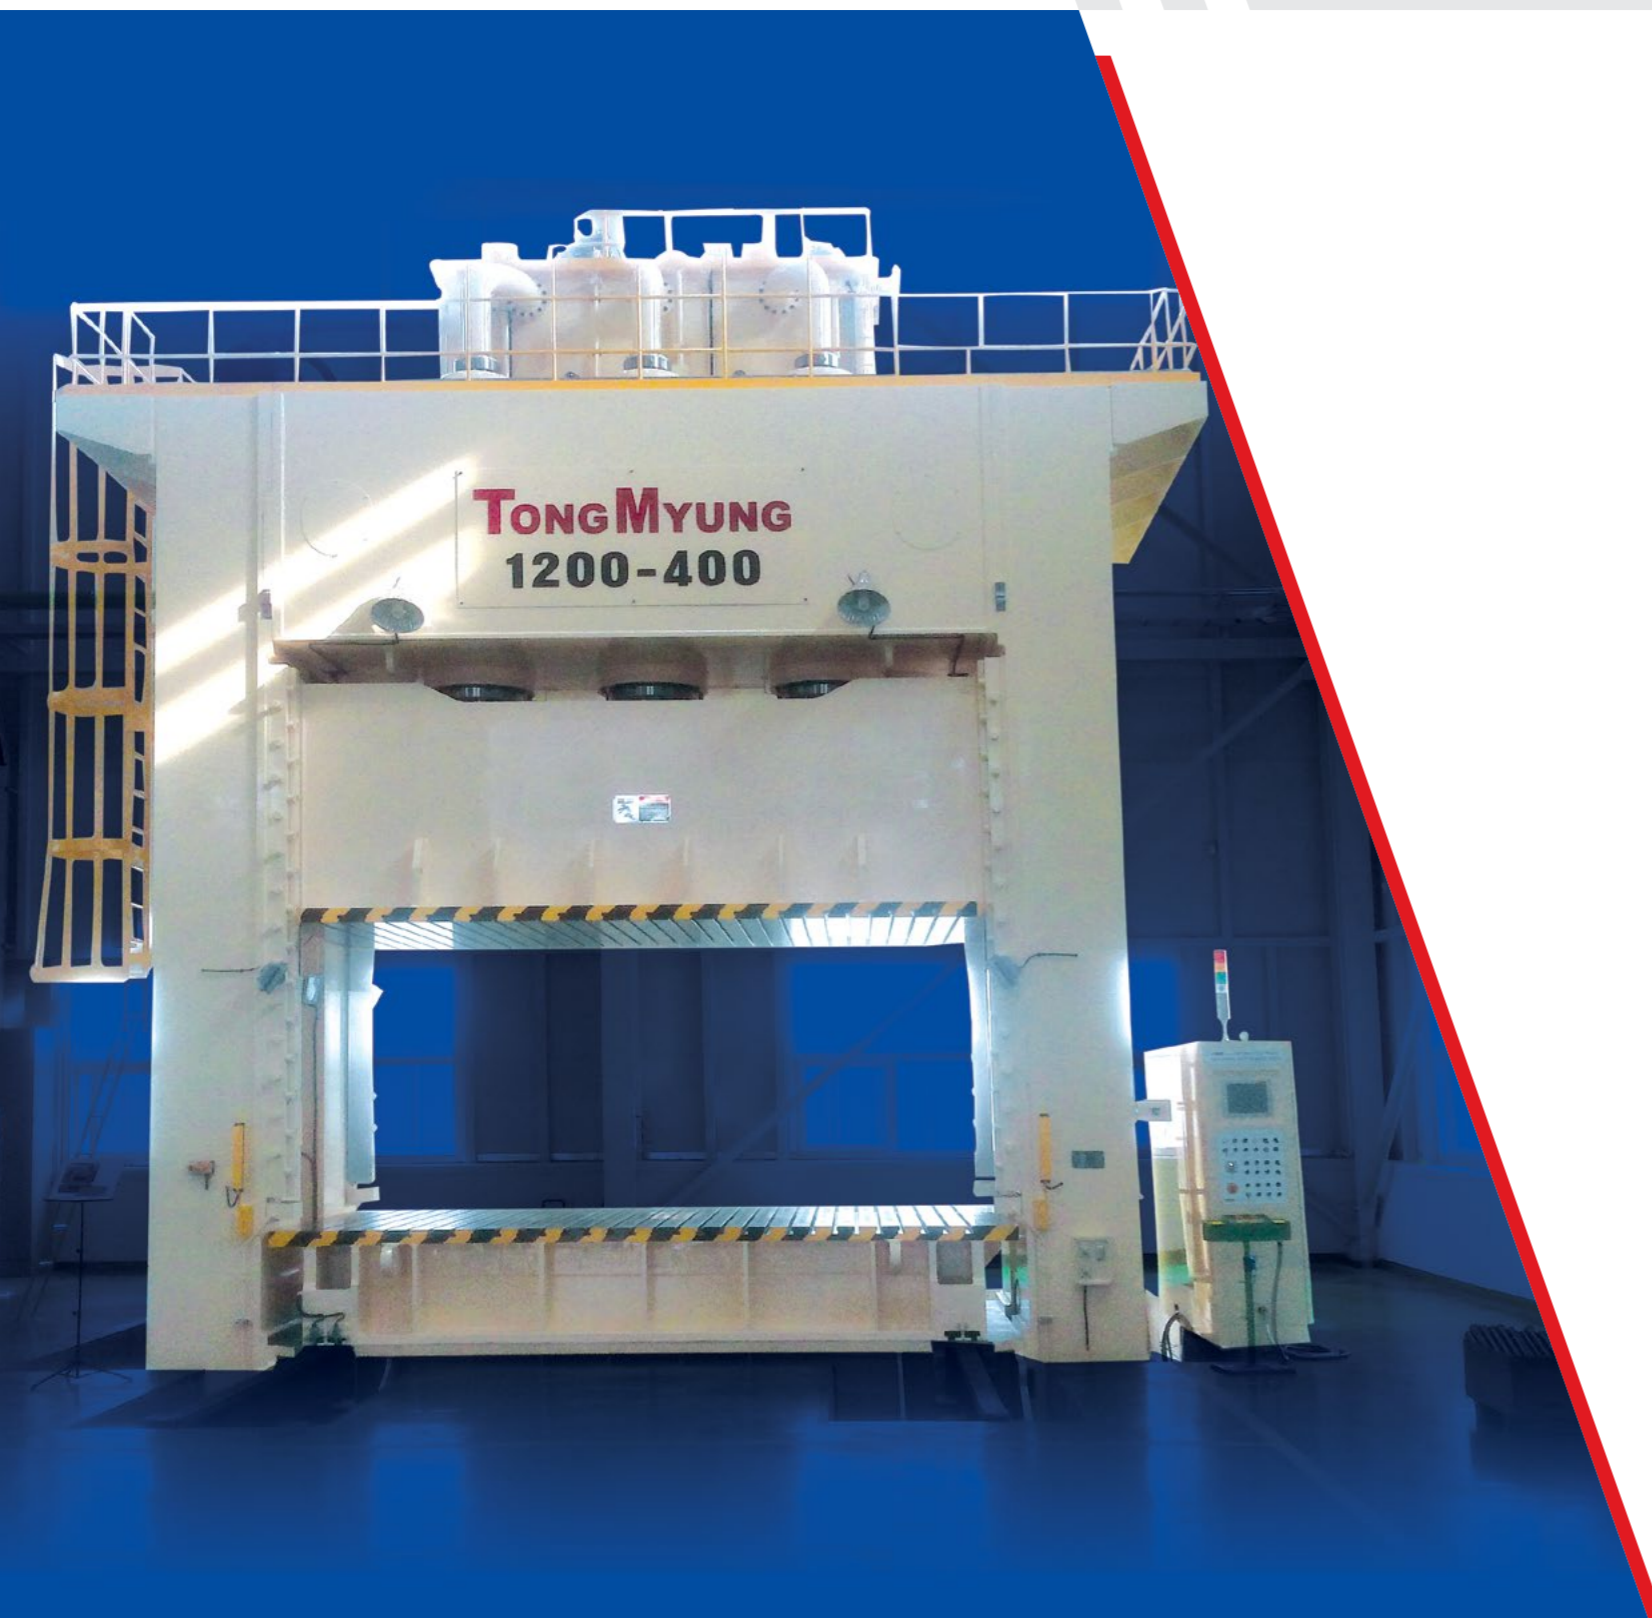

Great Challenger TONGMYUNG

DEEP DRAWING PRESS

“ Item Description

By adopting TONGMYUNG's unique a semi-closed circuit and a logic system, this press is able to improve productivities through high-speed operation, minimized power consumption, and heat generation. By adapting the moving bolster, it makes it easy to change the molds.

당사 특유의 반폐회로 및 Logic System을 채용하였으므로 빠른 작업속도에 의해 생산성을 높일 수 있으며 작동 전환시 쇼크없이 정속하며, 동력소모와 열발생량을 극소화하였습니다. Bolster Moving Type을 채택하여 금형의 교환을 용이하게 할 수 있습니다.

SPECIFICATION

Model No.	Capacity (ton)	Bolster Size (mm)	Open Height (mm)	Main Stroke (mm)	Width (mm)	Die Cushion		Pad Size (mm)	Motor Capacity (kw × p)	Work Pressure (kg/cm²)
						Capacity (ton)	Stroke (mm)			
TDS 300-100	300	2,000 × 1,300	1,200	800	3,000	100	300	1,400 × 900	45 × 4	238
TDS 500-200	500	2,500 × 1,500	1,500	1,000	3,680	200	400	1,900 × 1,100	75 × 4	277
TDS 600-250	600	2,500 × 1,500	1,500	1,000	3,680	250	400	1,900 × 1,100	90 × 6	212
TDS 800-300	800	2,500 × 1,500	1,700	1,200	3,680	300	500	1,900 × 1,100	110 × 6	226
TDS 1000-300	1,000	4,000 × 1,800	1,700	1,200	5,250	300	500	3,200 × 1,300	110 × 6	200
TDS 1200-400	1,200	6,000 × 1,800	1,800	1,300	7,580	400	600	5,000 × 1,300	130 × 6	212
TDS 1500-500	1,500	6,000 × 1,800	1,800	1,300	7,580	500	600	5,000 × 1,300	130 × 6	203
TDS 2000-700	2,000	6,000 × 2,500	2,500	1,800	7,550	700	500	5,000 × 1,600	160 × 6	253
TDS 3000-1000	3,000	6,000 × 3,500	3,000	2,000	10,600	1,000	800	5,000 × 2,000	200 × 6	260

APPLICATIONS